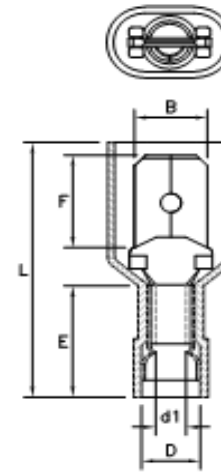

Nylon Fully Insulated Male Disconnects

Drawn - SD

Approved - KM

Material - Brass / Nylon Insulation

Title - Nylon Fully Insulated Male Disconnects

Part Number	Wire Range	Insulated Color	Electrical Rating Max	B	F	L	E	D	d1
IM22-250-3N	22-18 AWG	RED	105C / 600V	0.2499	0.3110	0.9251	0.4133	0.1653	0.0669
IM16-250-3N	16-14 AWG	BLUE	105C / 600V	0.2499	0.3110	0.9251	0.4133	0.1929	0.0905
IM12-250-3N	12-10 AWG	YELLOW	105C / 600V	0.2499	0.3110	1.0629	0.5118	0.2559	0.1338